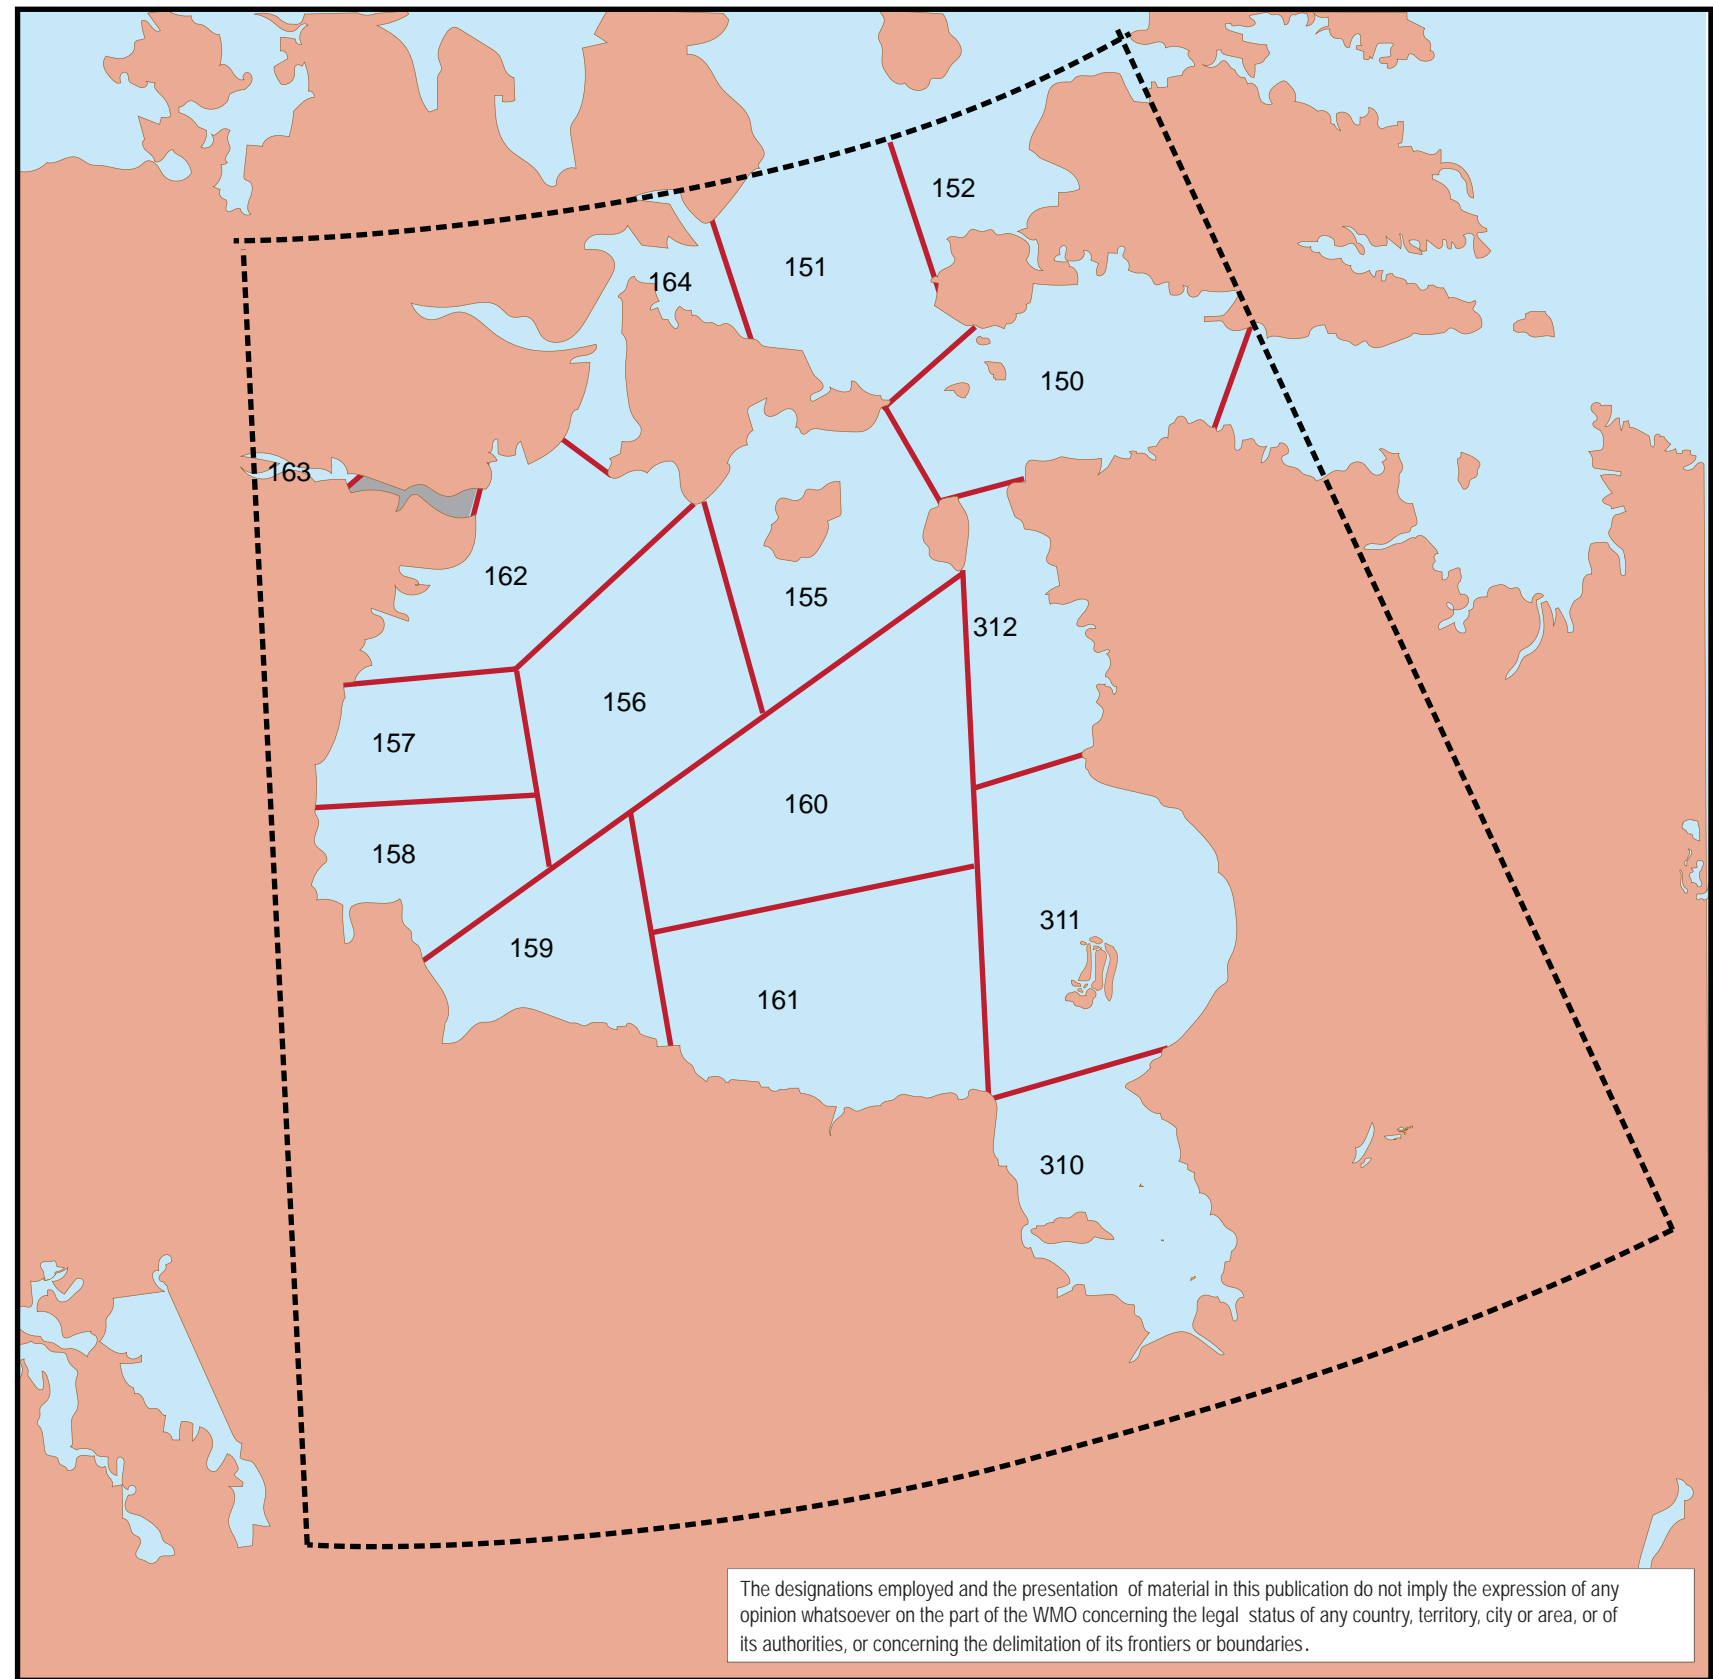

Northwestern METAREA IV - Canada

Hudson Bay and Approaches

Forecast areas

19 March 2015

Key:

Number	Area Name
150	Nottingham
151	West Foxe
152	East Foxe
155	Coats
156	Central
157	Arviat
158	Churchill
159	York
160	South-central Hudson
161	South Hudson
162	Rankin
163	Baker
164	Roes Welcome
310	James Bay
311	Belcher
312	Puvirnituq

The designations employed and the presentation of material in this publication do not imply the expression of any opinion whatsoever on the part of the WMO concerning the legal status of any country, territory, city or area, or of its authorities, or concerning the delimitation of its frontiers or boundaries.